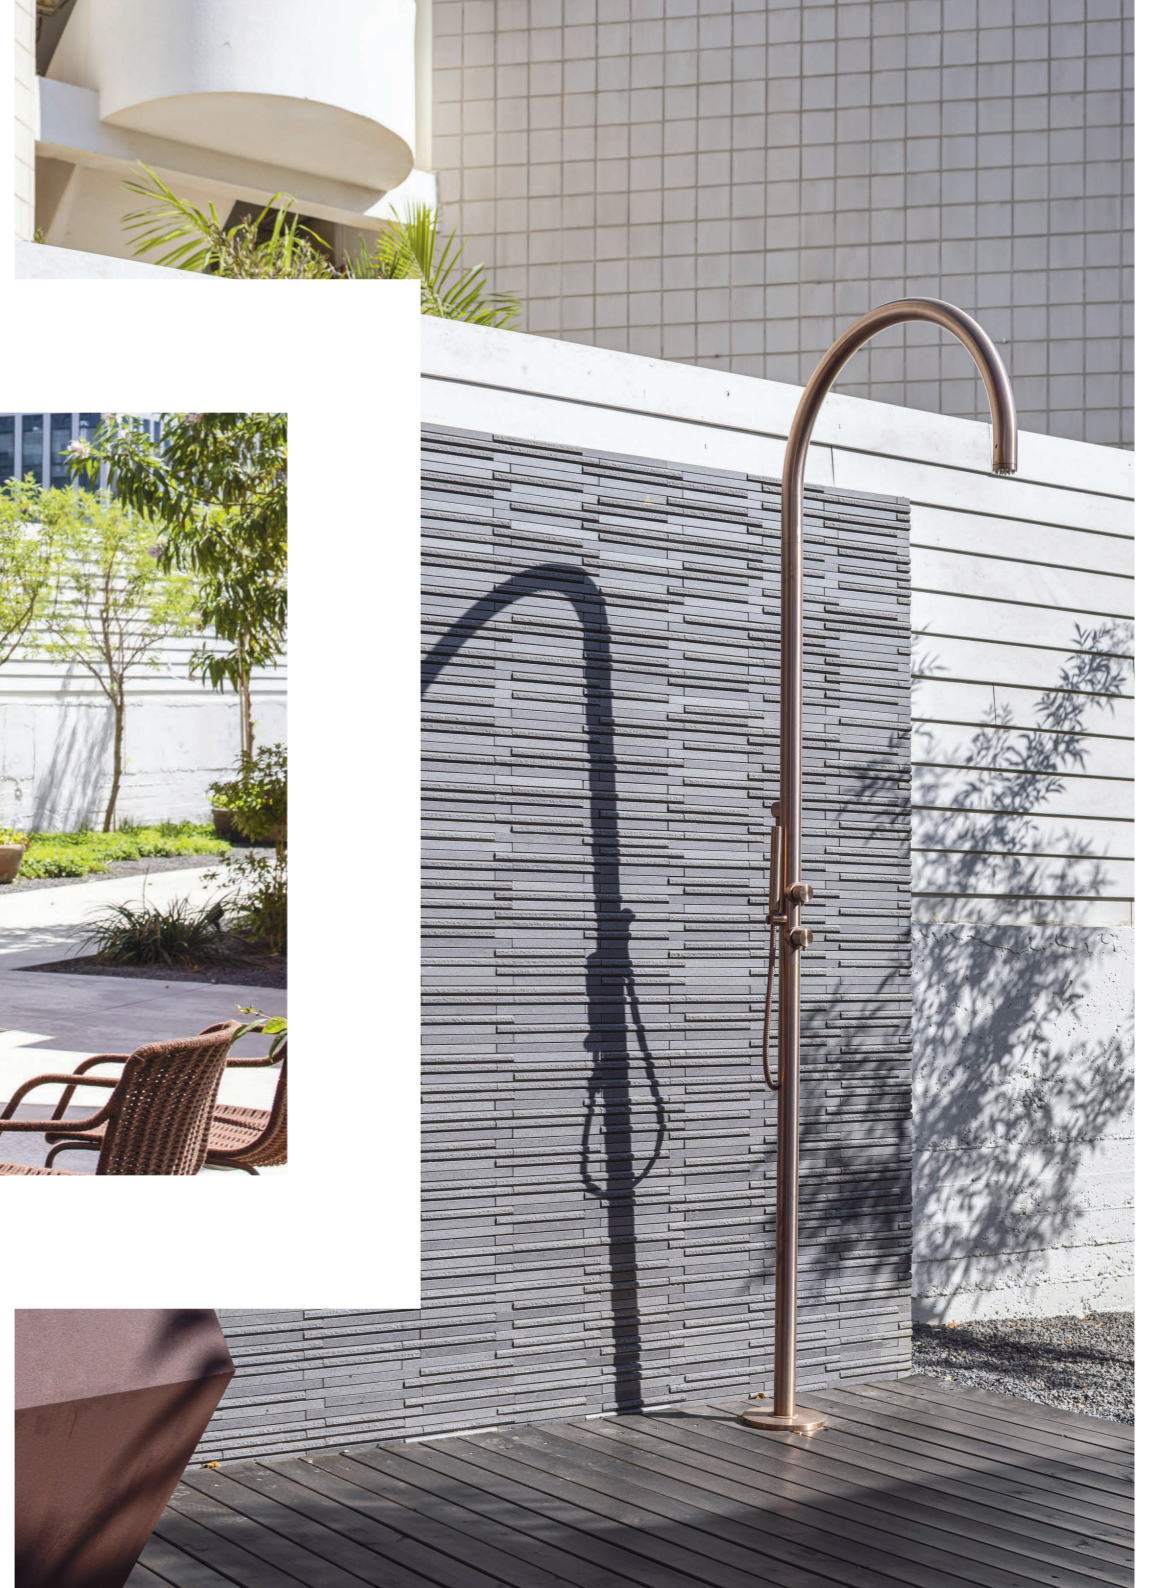

Venere Collection

WE  
SHAPE  
YOUR  
WATER  
STYLE

Israel  
Showroom Tel Aviv

Atena Collection

WE  
SHAPE  
YOUR  
WATER  
STYLE

Dubai  
Palm West Beach

Saturno Collection

LUXURY SHOWER

WE  
SHAPE  
YOUR  
WATER  
STYLE

Grado (GO) - Italy  
Hotel Riva Palace

Rainycloud Collection

WE  
SHAPED  
YOUR  
WATER  
STYLE

Dubai  
Rove Hotel - Expo 2020

Saturno Collection

WE  
SHAPE  
YOUR  
WATER  
STYLE